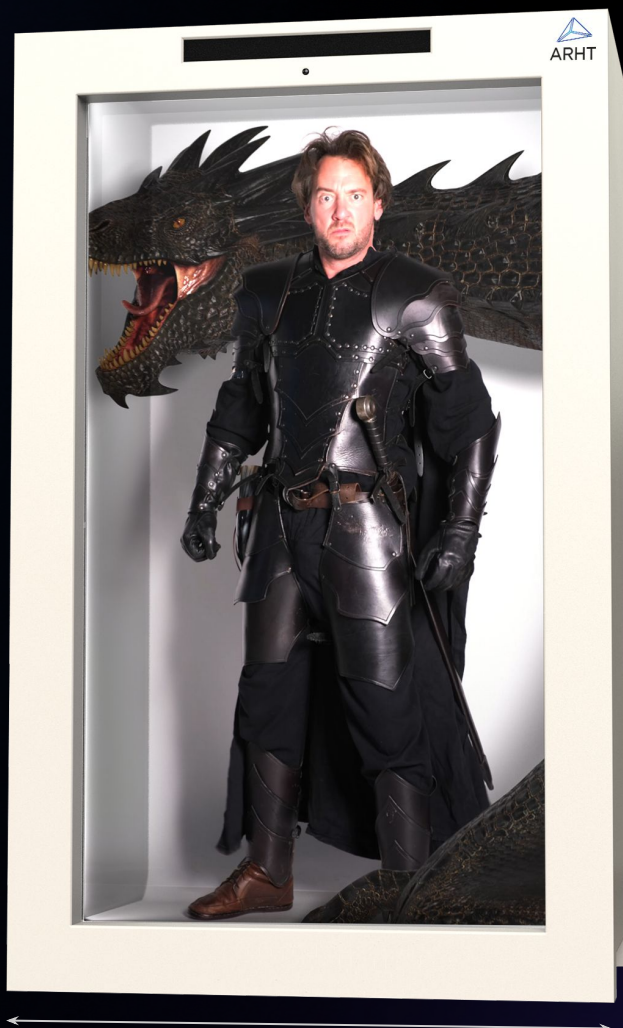

[ECHO] CAPSULE

POWERED BY ARHT

INTRODUCING ARHT'S LATEST HOLOPRESENCE™ DISPLAY SOLUTION FOR HOLOGRAM CONTENT PLAYBACK. WITH A 4K LCD TOUCH SCREEN, INTERACTIVE CAPABILITIES AND AN ARRAY OF FEATURES THAT OPEN UP NEW OPPORTUNITIES FOR RETAIL, TRADE SHOWS, EXPERIENTIAL MARKETING, SIGNAGE, KIOSKS AND SO MUCH MORE.

4K TRANSPARENT LCD SCREEN

TOUCH SCREEN ENABLED

FULLY INTERACTIVE

3D DEPTH SENSING CAMERA

PLUG & PLAY CAPABILITY

BUILT-IN SPEAKERS

USB & HDMI INPUTS

WORKS IN ALL LIGHT CONDITIONS

OTHER COLOURS ON REQUEST

DOES NOT INCLUDE LIVE HOLOPRESENCE™ CAPABILITIES

220cm / 7'3"

80cm / 2'8"

137cm / 4'6"

Weight: 230 kg / 508 lbs
Power: 20A / 650W

Pricing subject to change without notice and based on availability.